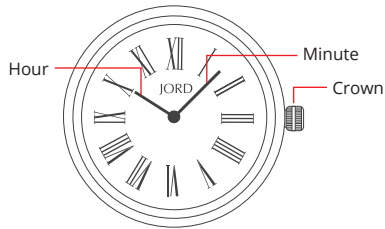

CASSIA - USER MANUAL

PRODUCT BREAKDOWN

OPERATING INSTRUCTION

1. Pull the crown to Position 2 to stop/adjust the time.
2. Turn the crown until the hour and minute hands are aligned with the correct time.
3. Push the crown back to Position 1 to start the time.

Ideal conditions are:
Not in direct sunlight
30-60% Humidity
55-85 °F

WATER RESISTANCE

All Jord timepieces are splash-proof but should not be submerged in water. It should be noted that the wood does not handle water nearly as well. Prolonged exposure to moisture or water submersion should be avoided if at all possible. Wood is susceptible to water damage as moisture can cause expansion. This can potentially result in link failure and deterioration the exterior finish.