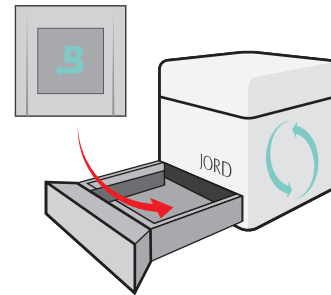

CASSIA - USER MANUAL

PRODUCT BREAKDOWN

OPERATING INSTRUCTION

1. Pull the crown to Position 2 to stop/adjust the time.
2. Turn the crown until the hour and minute hands are aligned with the correct time.
3. Push the crown back to Position 1 to start the time.

PRODUCTS FOR WATCH CARE

HUMIDOR

Our innovative and functional red cedar box is created to offer a humidity controlled environment for your wood time-pieces.

To enable the humidor capability, place a humidity control pack in the bottom drawer for ideal moisture control and watch storage.