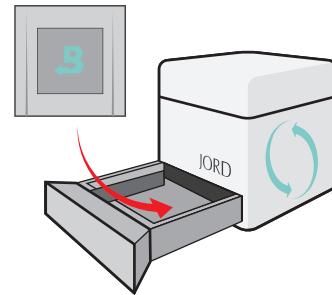

### HUMIDOR

Our innovative and functional red cedar box is created to offer a humidity controlled environment for your wood time-pieces.

To enable the humidor capability, place a humidity control pack in the bottom drawer for ideal moisture control and watch storage.