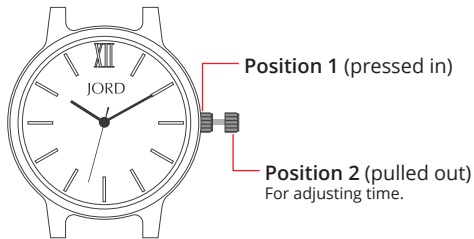

## OPERATING INSTRUCTION

1. When the second hand is pointing to 12 o'clock, pull the crown to Position 2 to stop/adjust the time.
2. Turn the crown until the hour and minute hands are aligned with the correct time.
3. Push the crown back to Position 1 to start the time.