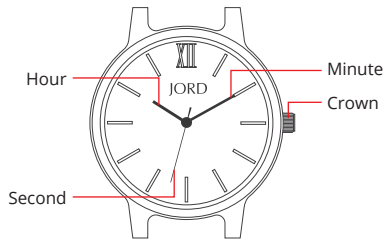

## OPERATING INSTRUCTION

1. When the second hand is pointing to 12 o'clock, pull the crown to Position 2 to stop/adjust the time.
2. Turn the crown until the hour and minute hands are aligned with the correct time.
3. Push the crown back to Position 1 to start the time.